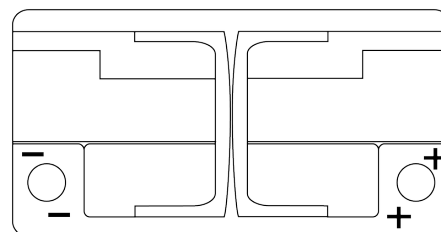

**Product overview**

Batteries for Cars

**EFB EL800**

Part number	EL800
Technology	EFB
EAN/GTIN	3661024035705
Voltage	12 V
Capacity	80 Ah
CCA	800 A
Length	315 mm
Width	175 mm
Height	190 mm
Box size	L04
Polarity	ETN 0
Terminal Type	EN taper post
Hold Down	B13
Weights (subject of variation)	22.10 kg

**Polarity**

**Terminal Type**

Positive Terminal

Negative Terminal

**Hold Down**

Design, features and specifications are subject to change without notice. We disclaim any representation or warranty, express or implied, concerning the data or recommendations, and in no event shall be liable for any loss or damage claimed to have arisen as a result. Some products may not be available in your local market.