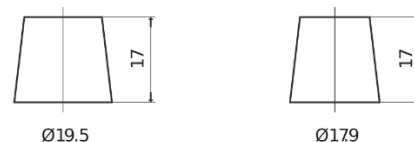

**Product overview**

Batteries for Cars

**EFB EL800**

Part number	EL800
Technology	EFB
EAN/GTIN	3661024035705
Voltage	12 V
Capacity	80 Ah
CCA	800 A
Length	315 mm
Width	175 mm
Height	190 mm
Box size	L04
Polarity	ETN 0
Terminal Type	EN taper post
Hold Down	B13
Weights (subject of variation)	22.10 kg

**Polarity**

**Terminal Type**

Positive Terminal

Negative Terminal

**Hold Down**

Design, features and specifications are subject to change without notice. We disclaim any representation or warranty, express or implied, concerning the data or recommendations, and in no event shall be liable for any loss or damage claimed to have arisen as a result. Some products may not be available in your local market.