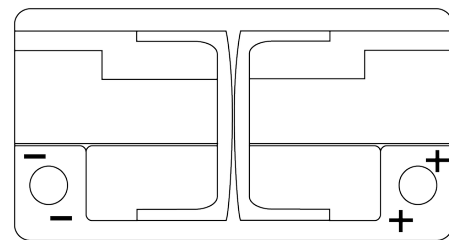

Product overview

Batteries for Cars

High-Tech TA900

Part number	TA900
Technology	Flooded
EAN/GTIN	3661024056472
Voltage	12 V
Capacity	90 Ah
CCA	720 A
Length	315 mm
Width	175 mm
Height	190 mm
Box size	L04
Polarity	ETN 0
Terminal Type	EN taper post
Hold Down	B13
Weights (subject of variation)	19.70 kg

Polarity

Terminal Type

Positive Terminal

Negative Terminal

Hold Down

Design, features and specifications are subject to change without notice. We disclaim any representation or warranty, express or implied, concerning the data or recommendations, and in no event shall be liable for any loss or damage claimed to have arisen as a result. Some products may not be available in your local market.