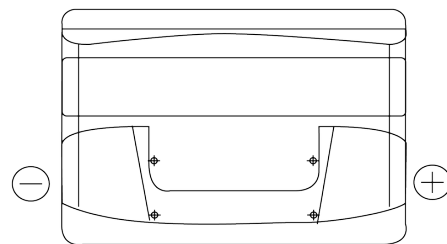

**Product overview**

Batteries for Cars

**Excell EB800**

Part number	EB800
Technology	Flooded
EAN/GTIN	3661024036443
Voltage	12 V
Capacity	80 Ah
CCA	640 A
Length	315 mm
Width	175 mm
Height	190 mm
Box size	L04
Polarity	ETN 0
Terminal Type	EN taper post
Hold Down	B13
Weights (subject of variation)	19.00 kg

**Polarity**

**Terminal Type**

Positive Terminal

Negative Terminal

**Hold Down**

Design, features and specifications are subject to change without notice. We disclaim any representation or warranty, express or implied, concerning the data or recommendations, and in no event shall be liable for any loss or damage claimed to have arisen as a result. Some products may not be available in your local market.