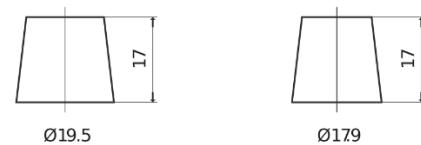

Product overview

Batteries for Cars

AGM TK720

Part number	TK720
Technology	AGM
EAN/GTIN	3661024057639
Voltage	12 V
Capacity	72 Ah
CCA	760 A
Length	278 mm
Width	175 mm
Height	190 mm
Box size	L03
Polarity	ETN 0
Terminal Type	EN taper post
Hold Down	B13
Weights (subject of variation)	20.60 kg

Polarity

Terminal Type

Positive Terminal

Negative Terminal

Hold Down

Design, features and specifications are subject to change without notice. We disclaim any representation or warranty, express or implied, concerning the data or recommendations, and in no event shall be liable for any loss or damage claimed to have arisen as a result. Some products may not be available in your local market.