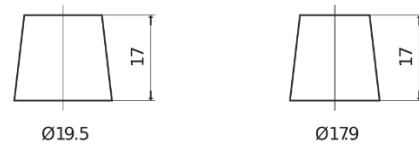

Terminal Type