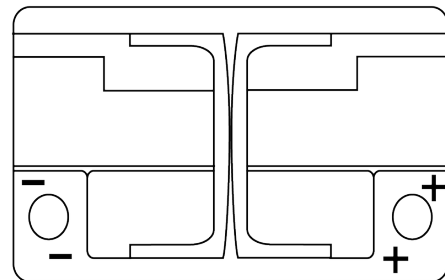

Product overview

Batteries for Cars

AGM EK720

Part number	EK720
Technology	AGM
EAN/GTIN	3661024037907
Voltage	12 V
Capacity	72 Ah
CCA	760 A
Length	278 mm
Width	175 mm
Height	190 mm
Box size	L03
Polarity	ETN 0
Terminal Type	EN taper post
Hold Down	B13
Weights (subject of variation)	20.60 kg

Polarity

Terminal Type

Positive Terminal

Negative Terminal

Hold Down

Design, features and specifications are subject to change without notice. We disclaim any representation or warranty, express or implied, concerning the data or recommendations, and in no event shall be liable for any loss or damage claimed to have arisen as a result. Some products may not be available in your local market.