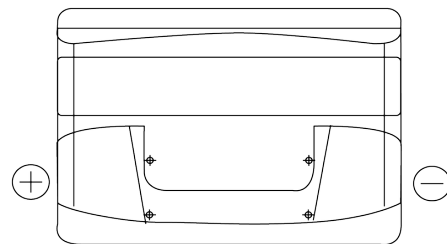

Product overview

Batteries for Cars

Technica TB741

Part number	TB741
Technology	Flooded
EAN/GTIN	3661024054560
Voltage	12 V
Capacity	74 Ah
CCA	680 A
Length	278 mm
Width	175 mm
Height	190 mm
Box size	L03
Polarity	ETN 1
Terminal Type	EN taper post
Hold Down	B13
Weights (subject of variation)	16.60 kg

Polarity

Terminal Type

Positive Terminal

Negative Terminal

Hold Down

Design, features and specifications are subject to change without notice. We disclaim any representation or warranty, express or implied, concerning the data or recommendations, and in no event shall be liable for any loss or damage claimed to have arisen as a result. Some products may not be available in your local market.