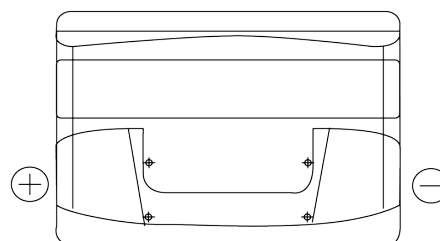

Product overview

Batteries for Cars

Formula FB741

Part number	FB741
Technology	Flooded
EAN/GTIN	3661024044561
Voltage	12 V
Capacity	74 Ah
CCA	680 A
Length	278 mm
Width	175 mm
Height	190 mm
Box size	L03
Polarity	ETN 1
Terminal Type	EN taper post
Hold Down	B13
Weights (subject of variation)	16.60 kg

Polarity

Terminal Type

Positive Terminal

Negative Terminal

Hold Down

Design, features and specifications are subject to change without notice. We disclaim any representation or warranty, express or implied, concerning the data or recommendations, and in no event shall be liable for any loss or damage claimed to have arisen as a result. Some products may not be available in your local market.