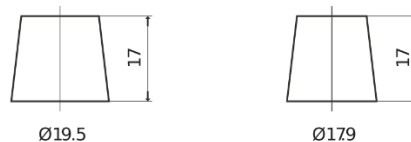

Terminal Type

Positive Terminal

Negative Terminal