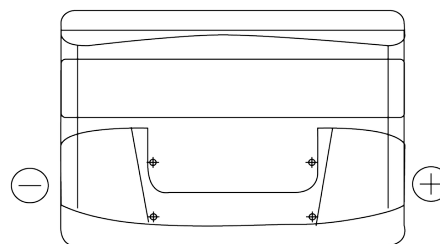

Product overview

Batteries for Cars

Technica TB740

Part number	TB740
Technology	Flooded
EAN/GTIN	3661024054553
Voltage	12 V
Capacity	74 Ah
CCA	680 A
Length	278 mm
Width	175 mm
Height	190 mm
Box size	L03
Polarity	ETN 0
Terminal Type	EN taper post
Hold Down	B13
Weights (subject of variation)	16.60 kg

Polarity

Terminal Type

Positive Terminal

Negative Terminal

Hold Down

Design, features and specifications are subject to change without notice. We disclaim any representation or warranty, express or implied, concerning the data or recommendations, and in no event shall be liable for any loss or damage claimed to have arisen as a result. Some products may not be available in your local market.