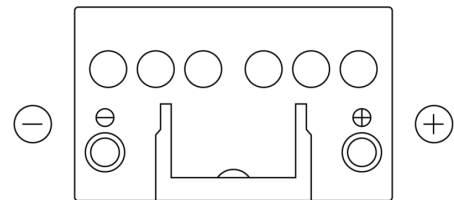

**Product overview**

Batteries for Cars

**Plus CB450**

Part number	CB450
Technology	Flooded
EAN/GTIN	3661024014496
Voltage	12 V
Capacity	45.0 Ah
CCA	330 A
Length	220 mm
Width	135 mm
Height	225 mm
Box size	E02
Polarity	ETN 0
Terminal Type	EN taper post
Hold Down	B1
Weights (subject of variation)	12.50 kg

**Polarity**

**Terminal Type**

Positive Terminal

Negative Terminal

**Hold Down**

Design, features and specifications are subject to change without notice. We disclaim any representation or warranty, express or implied, concerning the data or recommendations, and in no event shall be liable for any loss or damage claimed to have arisen as a result. Some products may not be available in your local market.