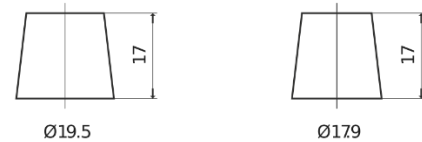

**Product overview**

Batteries for Cars

**Excell EB740**

Part number	EB740
Technology	Flooded
EAN/GTIN	3661024034555
Voltage	12 V
Capacity	74 Ah
CCA	680 A
Length	278 mm
Width	175 mm
Height	190 mm
Box size	L03
Polarity	ETN 0
Terminal Type	EN taper post
Hold Down	B13
Weights (subject of variation)	16.60 kg

**Polarity**

**Terminal Type**

Positive Terminal

Negative Terminal

**Hold Down**

Design, features and specifications are subject to change without notice. We disclaim any representation or warranty, express or implied, concerning the data or recommendations, and in no event shall be liable for any loss or damage claimed to have arisen as a result. Some products may not be available in your local market.