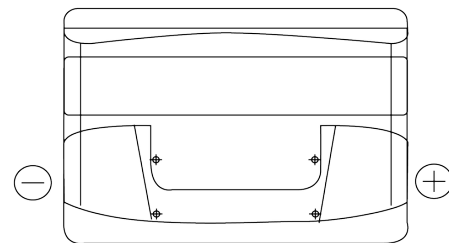

**Product overview**

Batteries for Cars

**Excell EB740**

Part number	EB740
Technology	Flooded
EAN/GTIN	3661024034555
Voltage	12 V
Capacity	74 Ah
CCA	680 A
Length	278 mm
Width	175 mm
Height	190 mm
Box size	L03
Polarity	ETN 0
Terminal Type	EN taper post
Hold Down	B13
Weights (subject of variation)	16.60 kg

**Polarity**

**Terminal Type**

Positive Terminal

Negative Terminal

**Hold Down**

Design, features and specifications are subject to change without notice. We disclaim any representation or warranty, express or implied, concerning the data or recommendations, and in no event shall be liable for any loss or damage claimed to have arisen as a result. Some products may not be available in your local market.