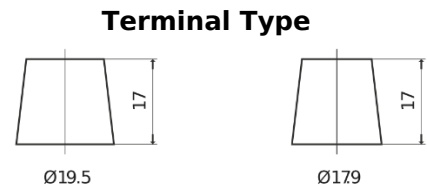

**Product overview**

Batteries for Marine and Leisure

**Vintage EU72L**

Part number	EU72L
Technology	Flooded
EAN/GTIN	3661024036283
Voltage	12 V
Capacity	72 Ah
CCA	640 A
Length	278 mm
Width	175 mm
Height	190 mm
Box size	L03
Polarity	ETN 1
Terminal Type	EN taper post
Hold Down	B13
Weights (subject of variation)	16.00 kg