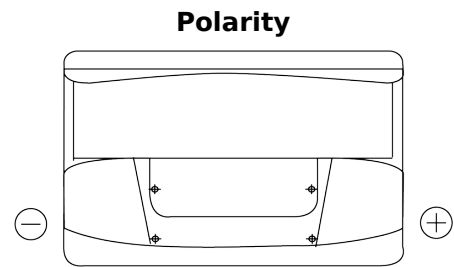

**Product overview**

Batteries for Marine and Leisure

**Vintage EU72L**

Part number	EU72L
Technology	Flooded
EAN/GTIN	3661024036283
Voltage	12 V
Capacity	72 Ah
CCA	640 A
Length	278 mm
Width	175 mm
Height	190 mm
Box size	L03
Polarity	ETN 1
Terminal Type	EN taper post
Hold Down	B13
Weights (subject of variation)	16.00 kg