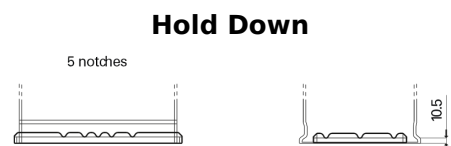

Product overview

Batteries for Cars

Standard TC700

Part number	TC700
Technology	Flooded
EAN/GTIN	3661024054829
Voltage	12 V
Capacity	70 Ah
CCA	640 A
Length	278 mm
Width	175 mm
Height	190 mm
Box size	L03
Polarity	ETN 0
Terminal Type	EN taper post
Hold Down	B13
Weights (subject of variation)	16.00 kg