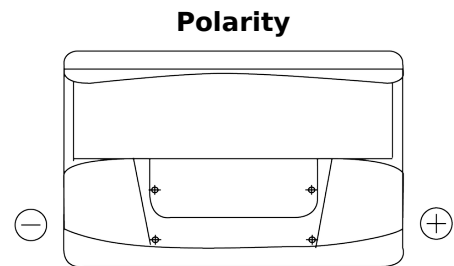

Product overview

Batteries for Cars

Standard TC700

Part number	TC700
Technology	Flooded
EAN/GTIN	3661024054829
Voltage	12 V
Capacity	70 Ah
CCA	640 A
Length	278 mm
Width	175 mm
Height	190 mm
Box size	L03
Polarity	ETN 0
Terminal Type	EN taper post
Hold Down	B13
Weights (subject of variation)	16.00 kg