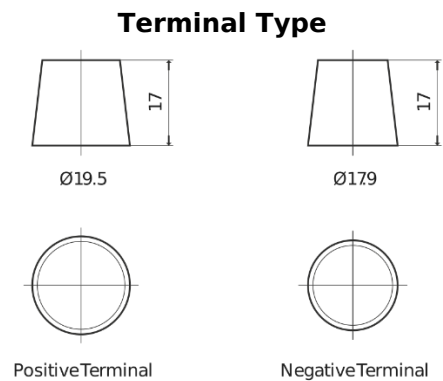

Product overview

Batteries for Cars

Standard TC700

Part number	TC700
Technology	Flooded
EAN/GTIN	3661024054829
Voltage	12 V
Capacity	70 Ah
CCA	640 A
Length	278 mm
Width	175 mm
Height	190 mm
Box size	L03
Polarity	ETN 0
Terminal Type	EN taper post
Hold Down	B13
Weights (subject of variation)	16.00 kg