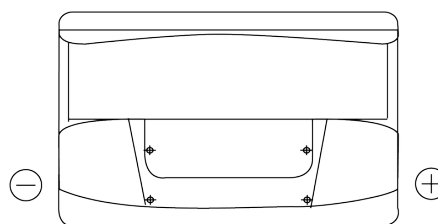

Product overview

Batteries for Cars

Standard CC700

Part number	CC700
Technology	Flooded
EAN/GTIN	3661024014823
Voltage	12 V
Capacity	70 Ah
CCA	640 A
Length	278 mm
Width	175 mm
Height	190 mm
Box size	L03
Polarity	ETN 0
Terminal Type	EN taper post
Hold Down	B13
Weights (subject of variation)	16.00 kg

Polarity

Terminal Type

Positive Terminal

Negative Terminal

Hold Down

Design, features and specifications are subject to change without notice. We disclaim any representation or warranty, express or implied, concerning the data or recommendations, and in no event shall be liable for any loss or damage claimed to have arisen as a result. Some products may not be available in your local market.