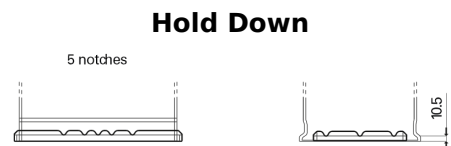

Product overview

Batteries for Marine and Leisure

Equipment GEL ES650

Part number	ES650
Technology	GEL
EAN/GTIN	3661024035842
Voltage	12 V
Capacity	56 Ah
Watt hour	650 Wh
Length	278 mm
Width	175 mm
Height	190 mm
Box size	L03
Polarity	ETN 0
Terminal Type	EN taper post
Hold Down	B13
Weights (subject of variation)	20.80 kg