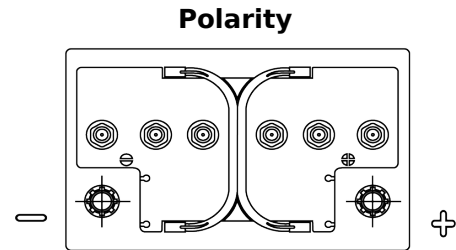

Product overview

Batteries for Marine and Leisure

Equipment GEL ES650

Part number	ES650
Technology	GEL
EAN/GTIN	3661024035842
Voltage	12 V
Capacity	56 Ah
Watt hour	650 Wh
Length	278 mm
Width	175 mm
Height	190 mm
Box size	L03
Polarity	ETN 0
Terminal Type	EN taper post
Hold Down	B13
Weights (subject of variation)	20.80 kg