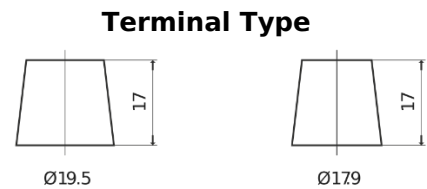

Product overview

Batteries for Marine and Leisure

Equipment GEL ES650

Part number	ES650
Technology	GEL
EAN/GTIN	3661024035842
Voltage	12 V
Capacity	56 Ah
Watt hour	650 Wh
Length	278 mm
Width	175 mm
Height	190 mm
Box size	L03
Polarity	ETN 0
Terminal Type	EN taper post
Hold Down	B13
Weights (subject of variation)	20.80 kg