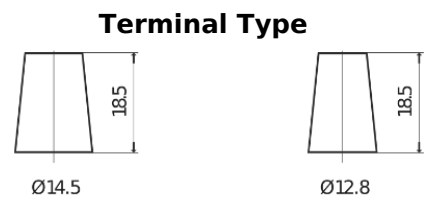

Product overview

Batteries for Cars

Plus CB357

Part number	CB357
Technology	Flooded
EAN/GTIN	3661024014342
Voltage	12 V
Capacity	35.0 Ah
CCA	240 A
Length	187 mm
Width	127 mm
Height	220 mm
Box size	B19
Polarity	ETN 1
Terminal Type	JIS taper post
Hold Down	B0
Weights (subject of variation)	8.90 kg