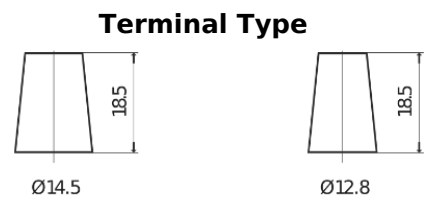

**Product overview**

Batteries for Cars

**Plus CB357**

Part number	CB357
Technology	Flooded
EAN/GTIN	3661024014342
Voltage	12 V
Capacity	35.0 Ah
CCA	240 A
Length	187 mm
Width	127 mm
Height	220 mm
Box size	B19
Polarity	ETN 1
Terminal Type	JIS taper post
Hold Down	B0
Weights (subject of variation)	8.90 kg