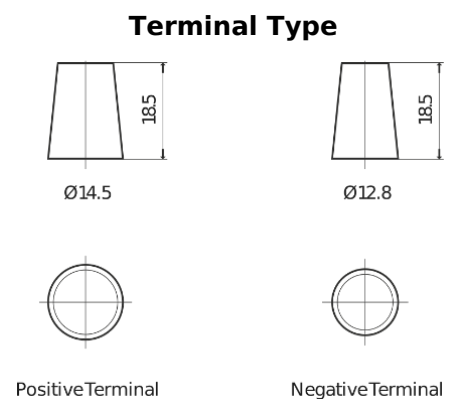

**Product overview**

Batteries for Cars

**Plus CB357**

Part number	CB357
Technology	Flooded
EAN/GTIN	3661024014342
Voltage	12 V
Capacity	35.0 Ah
CCA	240 A
Length	187 mm
Width	127 mm
Height	220 mm
Box size	B19
Polarity	ETN 1
Terminal Type	JIS taper post
Hold Down	B0
Weights (subject of variation)	8.90 kg