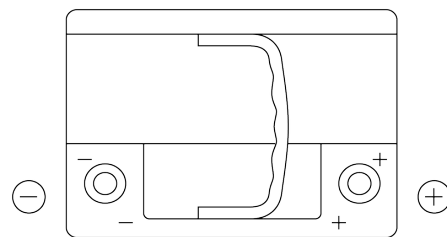

**Product overview**

Batteries for Cars

**Premium EA640**

Part number	EA640
Technology	Flooded
EAN/GTIN	3661024034227
Voltage	12 V
Capacity	64 Ah
CCA	640 A
Length	242 mm
Width	175 mm
Height	190 mm
Box size	L02
Polarity	ETN 0
Terminal Type	EN taper post
Hold Down	B13
Weights (subject of variation)	14.90 kg

**Polarity**

**Terminal Type**

Positive Terminal

Negative Terminal

**Hold Down**

Design, features and specifications are subject to change without notice. We disclaim any representation or warranty, express or implied, concerning the data or recommendations, and in no event shall be liable for any loss or damage claimed to have arisen as a result. Some products may not be available in your local market.