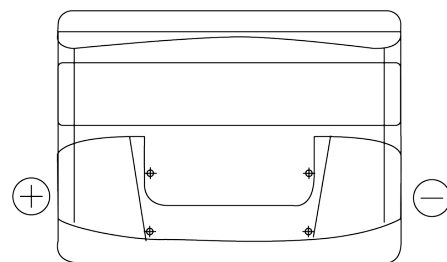

**Product overview**

Batteries for Cars

**Technica TB621**

Part number	TB621
Technology	Flooded
EAN/GTIN	3661024054546
Voltage	12 V
Capacity	62 Ah
CCA	540 A
Length	242 mm
Width	175 mm
Height	190 mm
Box size	L02
Polarity	ETN 1
Terminal Type	EN taper post
Hold Down	B13
Weights (subject of variation)	14.20 kg

**Polarity**

**Terminal Type**

Positive Terminal

Negative Terminal

**Hold Down**

Design, features and specifications are subject to change without notice. We disclaim any representation or warranty, express or implied, concerning the data or recommendations, and in no event shall be liable for any loss or damage claimed to have arisen as a result. Some products may not be available in your local market.