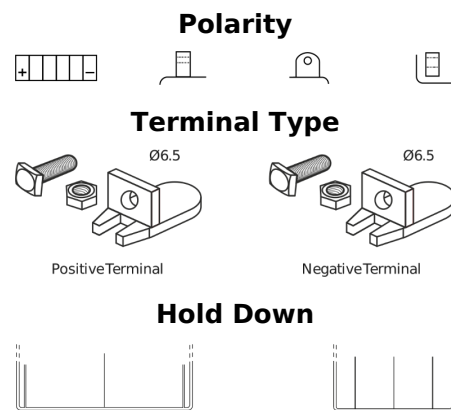

Product overview

Batteries for Motorcycles, ATVs, Snowmobiles, Garden

GEL GEL12-30

Part number	GEL12-30
Technology	GEL
EAN/GTIN	3661024034081
Voltage	12 V
Capacity	30.0 Ah
CCA	180 A
Length	197 mm
Width	132 mm
Height	186 mm
Box size	U01
Polarity	ETN 1
Terminal Type	EN full Ford lug
Hold Down	B0
Weights (subject of variation)	11.10 kg