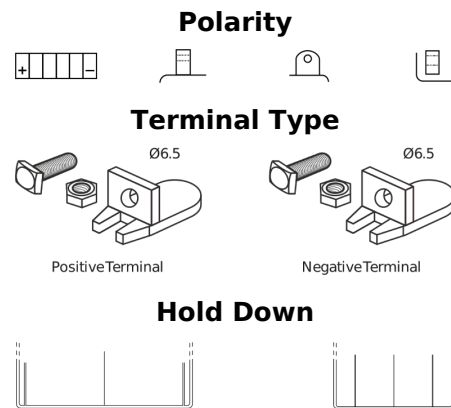

**Product overview**

Batteries for Motorcycles, ATVs, Snowmobiles, Garden

**GEL GEL12-30**

Part number	GEL12-30
Technology	GEL
EAN/GTIN	3661024034081
Voltage	12 V
Capacity	30.0 Ah
CCA	180 A
Length	197 mm
Width	132 mm
Height	186 mm
Box size	U01
Polarity	ETN 1
Terminal Type	EN full Ford lug
Hold Down	B0
Weights (subject of variation)	11.10 kg