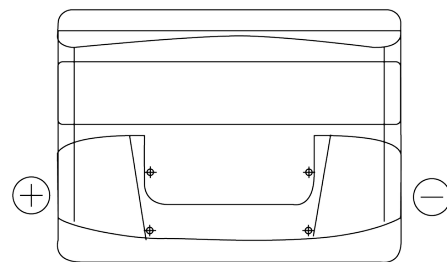

Product overview

Batteries for Cars

Excell EB621

| | |
|--------------------------------|---------------|
| Part number | EB621 |
| Technology | Flooded |
| EAN/GTIN | 3661024034548 |
| Voltage | 12 V |
| Capacity | 62 Ah |
| CCA | 540 A |
| Length | 242 mm |
| Width | 175 mm |
| Height | 190 mm |
| Box size | L02 |
| Polarity | ETN 1 |
| Terminal Type | EN taper post |
| Hold Down | B13 |
| Weights (subject of variation) | 14.20 kg |

Polarity

Terminal Type

Positive Terminal

Negative Terminal

Hold Down

Design, features and specifications are subject to change without notice. We disclaim any representation or warranty, express or implied, concerning the data or recommendations, and in no event shall be liable for any loss or damage claimed to have arisen as a result. Some products may not be available in your local market.