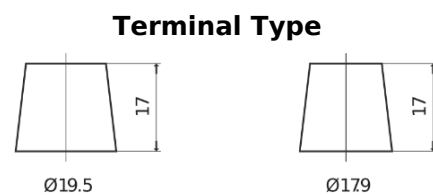

Product overview

Batteries for Trucks, Buses, Construction, Agriculture

EndurancePRO EFB FX2253

Part number	FX2253
Technology	EFB
EAN/GTIN	3661024046480
Voltage	12 V
Capacity	225.0 Ah
CCA	1150 A
Length	518 mm
Width	274 mm
Height	240 mm
Box size	D06
Polarity	ETN 3
Terminal Type	EN taper post
Hold Down	B0
Weights (subject of variation)	60.10 kg