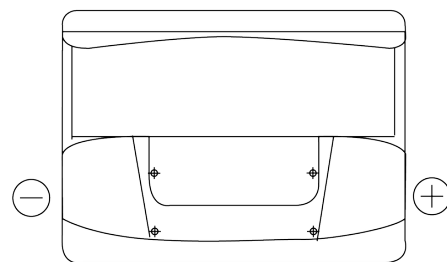

Product overview

Batteries for Cars

Technica TB620

Part number	TB620
Technology	Flooded
EAN/GTIN	3661024054539
Voltage	12 V
Capacity	62 Ah
CCA	540 A
Length	242 mm
Width	175 mm
Height	190 mm
Box size	L02
Polarity	ETN 0
Terminal Type	EN taper post
Hold Down	B13
Weights (subject of variation)	14.20 kg

Polarity

Terminal Type

Positive Terminal

Negative Terminal

Hold Down

Design, features and specifications are subject to change without notice. We disclaim any representation or warranty, express or implied, concerning the data or recommendations, and in no event shall be liable for any loss or damage claimed to have arisen as a result. Some products may not be available in your local market.