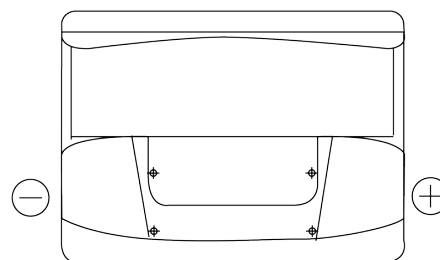

Product overview

Batteries for Cars

Standard TC550

Part number	TC550
Technology	Flooded
EAN/GTIN	3661024054805
Voltage	12 V
Capacity	55 Ah
CCA	460 A
Length	242 mm
Width	175 mm
Height	190 mm
Box size	L02
Polarity	ETN 0
Terminal Type	EN taper post
Hold Down	B13
Weights (subject of variation)	13.50 kg

Polarity

Terminal Type

Positive Terminal

Negative Terminal

Hold Down

Design, features and specifications are subject to change without notice. We disclaim any representation or warranty, express or implied, concerning the data or recommendations, and in no event shall be liable for any loss or damage claimed to have arisen as a result. Some products may not be available in your local market.