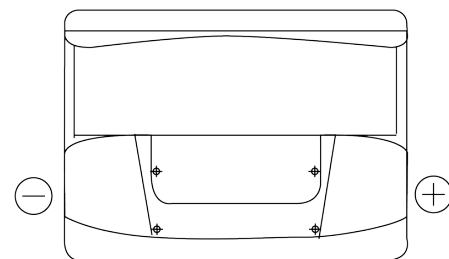

**Product overview**

Batteries for Cars

**Classic EC550**

Part number	EC550
Technology	Flooded
EAN/GTIN	3661024034807
Voltage	12 V
Capacity	55 Ah
CCA	460 A
Length	242 mm
Width	175 mm
Height	190 mm
Box size	L02
Polarity	ETN 0
Terminal Type	EN taper post
Hold Down	B13
Weights (subject of variation)	13.50 kg

**Polarity**

**Terminal Type**

**Hold Down**

Design, features and specifications are subject to change without notice. We disclaim any representation or warranty, express or implied, concerning the data or recommendations, and in no event shall be liable for any loss or damage claimed to have arisen as a result. Some products may not be available in your local market.