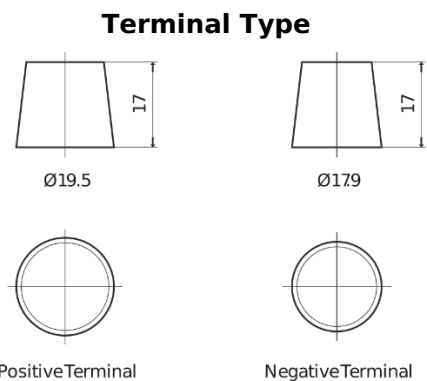

Product overview

Batteries for Cars

Premium EA530

Part number	EA530
Technology	Flooded
EAN/GTIN	3661024034203
Voltage	12 V
Capacity	53 Ah
CCA	540 A
Length	207 mm
Width	175 mm
Height	190 mm
Box size	L01
Polarity	ETN 0
Terminal Type	EN taper post
Hold Down	B13
Weights (subject of variation)	12.70 kg