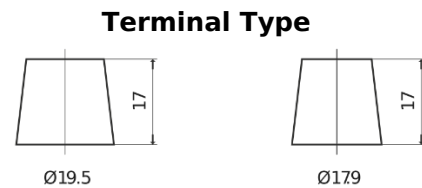

Product overview

Batteries for Trucks, Buses, Construction, Agriculture

PowerPRO Agri&Construction FJ1723

Part number	FJ1723
Technology	Flooded
EAN/GTIN	3661024046602
Voltage	12 V
Capacity	172.0 Ah
CCA	1390 A
Length	513 mm
Width	223 mm
Height	223 mm
Box size	D05
Polarity	ETN 3
Terminal Type	EN taper post
Hold Down	B0
Weights (subject of variation)	48.80 kg