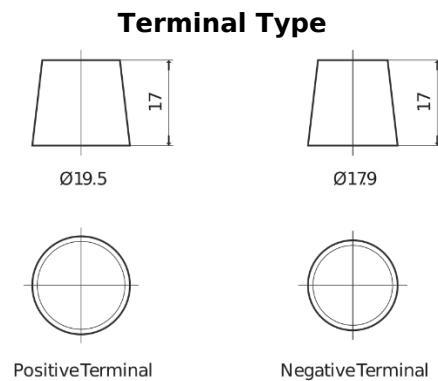

**Product overview**

Batteries for Cars

**Classic EC440**

Part number	EC440
Technology	Flooded
EAN/GTIN	3661024034784
Voltage	12 V
Capacity	44 Ah
CCA	360 A
Length	207 mm
Width	175 mm
Height	190 mm
Box size	L01
Polarity	ETN 0
Terminal Type	EN taper post
Hold Down	B13
Weights (subject of variation)	11.10 kg