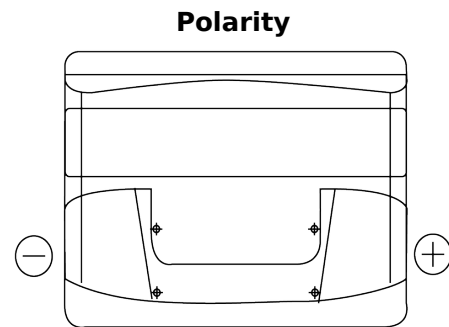

**Product overview**

Batteries for Cars

**Classic EC440**

Part number	EC440
Technology	Flooded
EAN/GTIN	3661024034784
Voltage	12 V
Capacity	44 Ah
CCA	360 A
Length	207 mm
Width	175 mm
Height	190 mm
Box size	L01
Polarity	ETN 0
Terminal Type	EN taper post
Hold Down	B13
Weights (subject of variation)	11.10 kg