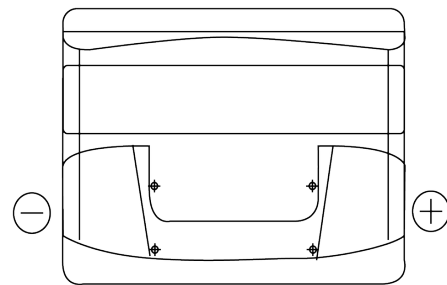

Product overview

Batteries for Cars

Standard CC440

Part number	CC440
Technology	Flooded
EAN/GTIN	3661024014786
Voltage	12 V
Capacity	44 Ah
CCA	360 A
Length	207 mm
Width	175 mm
Height	190 mm
Box size	L01
Polarity	ETN 0
Terminal Type	EN taper post
Hold Down	B13
Weights (subject of variation)	11.10 kg

Polarity

Terminal Type

Positive Terminal

Negative Terminal

Hold Down

Design, features and specifications are subject to change without notice. We disclaim any representation or warranty, express or implied, concerning the data or recommendations, and in no event shall be liable for any loss or damage claimed to have arisen as a result. Some products may not be available in your local market.