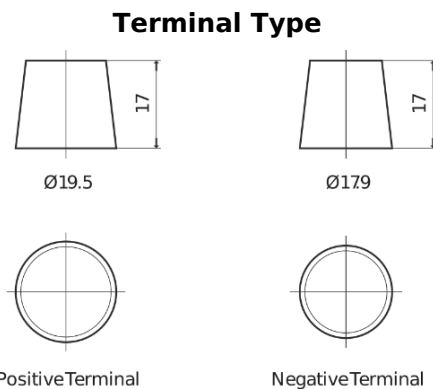

Product overview

Batteries for Trucks, Buses, Construction, Agriculture

Endurance+PRO Gel FD2103T

Part number	FD2103T
Technology	GEL
EAN/GTIN	3661024047265
Voltage	12 V
Capacity	210.0 Ah
CCA	800 A
Length	518 mm
Width	274 mm
Height	240 mm
Box size	D06
Polarity	ETN 3
Terminal Type	EN taper post
Hold Down	B0
Weights (subject of variation)	66.00 kg