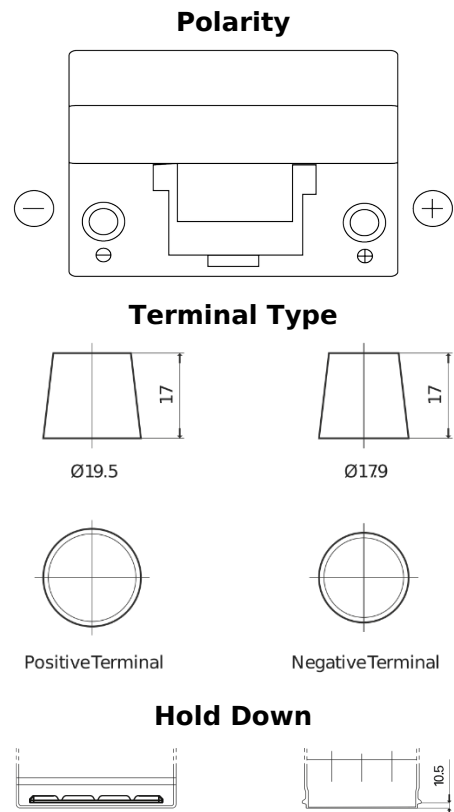

**Product overview**

Batteries for Cars

**Standard FC904**

Part number	FC904
Technology	Flooded
EAN/GTIN	3661024044752
Voltage	12 V
Capacity	90.0 Ah
CCA	680 A
Length	306 mm
Width	173 mm
Height	222 mm
Box size	D31
Polarity	ETN 0
Terminal Type	EN taper post
Hold Down	Korean B1
Weights (subject of variation)	19.90 kg