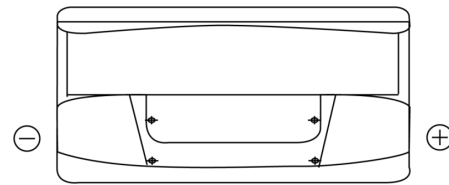

Product overview

Batteries for Cars

Standard FC900

Part number	FC900
Technology	Flooded
EAN/GTIN	3661024044837
Voltage	12 V
Capacity	90.0 Ah
CCA	720 A
Length	353 mm
Width	175 mm
Height	190 mm
Box size	L05
Polarity	ETN 0
Terminal Type	EN taper post
Hold Down	B13
Weights (subject of variation)	20.50 kg

Polarity

Terminal Type

Positive Terminal

Negative Terminal

Hold Down

Design, features and specifications are subject to change without notice. We disclaim any representation or warranty, express or implied, concerning the data or recommendations, and in no event shall be liable for any loss or damage claimed to have arisen as a result. Some products may not be available in your local market.