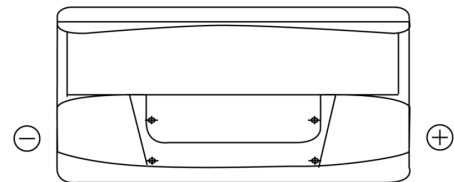

Product overview

Batteries for Cars

Standard FC900

Part number	FC900
Technology	Flooded
EAN/GTIN	3661024044837
Voltage	12 V
Capacity	90.0 Ah
CCA	720 A
Length	353 mm
Width	175 mm
Height	190 mm
Box size	L05
Polarity	ETN 0
Terminal Type	EN taper post
Hold Down	B13
Weights (subject of variation)	20.50 kg

Polarity

Terminal Type

Positive Terminal

Negative Terminal

Hold Down

Design, features and specifications are subject to change without notice. We disclaim any representation or warranty, express or implied, concerning the data or recommendations, and in no event shall be liable for any loss or damage claimed to have arisen as a result. Some products may not be available in your local market.