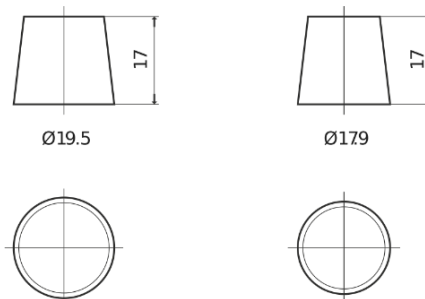

Product overview

Batteries for Cars

Standard FC700

Part number	FC700
Technology	Flooded
EAN/GTIN	3661024044820
Voltage	12 V
Capacity	70.0 Ah
CCA	640 A
Length	278 mm
Width	175 mm
Height	190 mm
Box size	L03
Polarity	ETN 0
Terminal Type	EN taper post
Hold Down	B13
Weights (subject of variation)	16.00 kg

Polarity

Terminal Type

Positive Terminal

Negative Terminal

Hold Down

Design, features and specifications are subject to change without notice. We disclaim any representation or warranty, express or implied, concerning the data or recommendations, and in no event shall be liable for any loss or damage claimed to have arisen as a result. Some products may not be available in your local market.