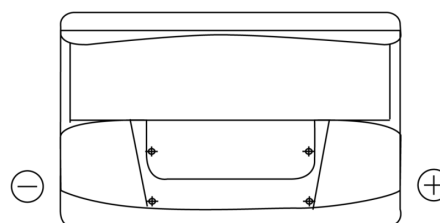

Product overview

Batteries for Cars

Standard FC700

Part number	FC700
Technology	Flooded
EAN/GTIN	3661024044820
Voltage	12 V
Capacity	70.0 Ah
CCA	640 A
Length	278 mm
Width	175 mm
Height	190 mm
Box size	L03
Polarity	ETN 0
Terminal Type	EN taper post
Hold Down	B13
Weights (subject of variation)	16.00 kg

Polarity

Terminal Type

Positive Terminal

Negative Terminal

Hold Down

Design, features and specifications are subject to change without notice. We disclaim any representation or warranty, express or implied, concerning the data or recommendations, and in no event shall be liable for any loss or damage claimed to have arisen as a result. Some products may not be available in your local market.