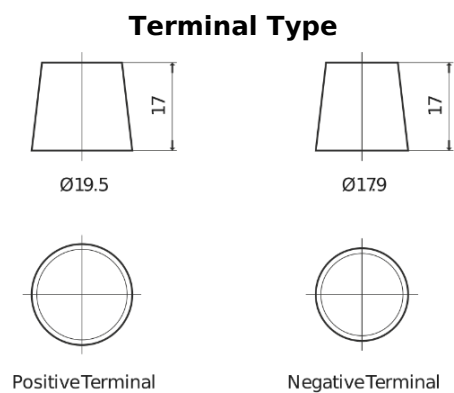

**Product overview**

Batteries for Cars

**Standard FC652**

Part number	FC652
Technology	Flooded
EAN/GTIN	3661024044868
Voltage	12 V
Capacity	65.0 Ah
CCA	540 A
Length	278 mm
Width	175 mm
Height	175 mm
Box size	LB3
Polarity	ETN 0
Terminal Type	EN taper post
Hold Down	B13
Weights (subject of variation)	14.50 kg