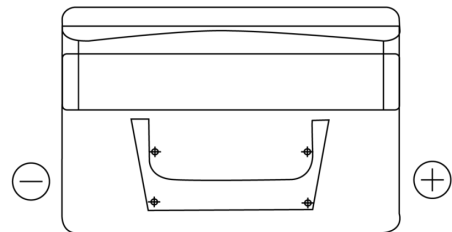

Product overview

Batteries for Cars

Standard FC652

Part number	FC652
Technology	Flooded
EAN/GTIN	3661024044868
Voltage	12 V
Capacity	65.0 Ah
CCA	540 A
Length	278 mm
Width	175 mm
Height	175 mm
Box size	LB3
Polarity	ETN 0
Terminal Type	EN taper post
Hold Down	B13
Weights (subject of variation)	14.50 kg

Polarity

Terminal Type

Positive Terminal

Negative Terminal

Hold Down

Design, features and specifications are subject to change without notice. We disclaim any representation or warranty, express or implied, concerning the data or recommendations, and in no event shall be liable for any loss or damage claimed to have arisen as a result. Some products may not be available in your local market.