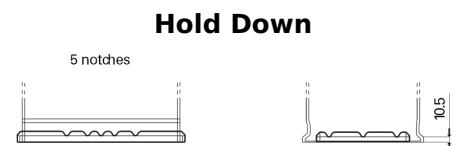

**Product overview**

Batteries for Cars

**Standard FC652**

Part number	FC652
Technology	Flooded
EAN/GTIN	3661024044868
Voltage	12 V
Capacity	65.0 Ah
CCA	540 A
Length	278 mm
Width	175 mm
Height	175 mm
Box size	LB3
Polarity	ETN 0
Terminal Type	EN taper post
Hold Down	B13
Weights (subject of variation)	14.50 kg