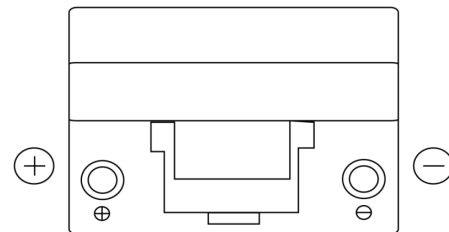

Product overview

Batteries for Cars

Formula FB955

Part number	FB955
Technology	Flooded
EAN/GTIN	3661024044462
Voltage	12 V
Capacity	95.0 Ah
CCA	760 A
Length	306 mm
Width	173 mm
Height	222 mm
Box size	D31
Polarity	ETN 1
Terminal Type	EN taper post
Hold Down	Korean B1
Weights (subject of variation)	20.60 kg

Polarity

Terminal Type

Hold Down

Design, features and specifications are subject to change without notice. We disclaim any representation or warranty, express or implied, concerning the data or recommendations, and in no event shall be liable for any loss or damage claimed to have arisen as a result. Some products may not be available in your local market.