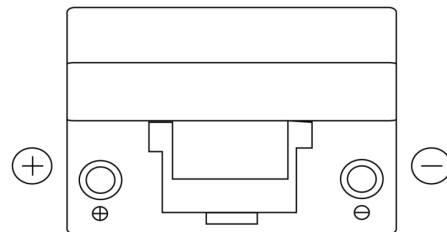

**Product overview**

Batteries for Cars

**Formula FB955**

Part number	FB955
Technology	Flooded
EAN/GTIN	3661024044462
Voltage	12 V
Capacity	95.0 Ah
CCA	760 A
Length	306 mm
Width	173 mm
Height	222 mm
Box size	D31
Polarity	ETN 1
Terminal Type	EN taper post
Hold Down	Korean B1
Weights (subject of variation)	20.60 kg

**Polarity**

**Terminal Type**

**Hold Down**

Design, features and specifications are subject to change without notice. We disclaim any representation or warranty, express or implied, concerning the data or recommendations, and in no event shall be liable for any loss or damage claimed to have arisen as a result. Some products may not be available in your local market.