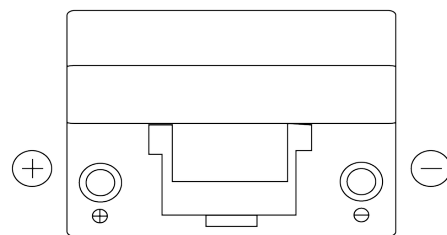

**Product overview**

Batteries for Cars

**Formula FB955**

Part number	FB955
Technology	Flooded
EAN/GTIN	3661024044462
Voltage	12 V
Capacity	95.0 Ah
CCA	760 A
Length	306 mm
Width	173 mm
Height	222 mm
Box size	D31
Polarity	ETN 1
Terminal Type	EN taper post
Hold Down	Korean B1
Weights (subject of variation)	20.60 kg

**Polarity**

**Terminal Type**

Positive Terminal

Negative Terminal

**Hold Down**

Design, features and specifications are subject to change without notice. We disclaim any representation or warranty, express or implied, concerning the data or recommendations, and in no event shall be liable for any loss or damage claimed to have arisen as a result. Some products may not be available in your local market.