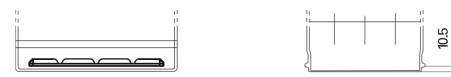

Product overview

Batteries for Cars

Formula FB955

Part number	FB955
Technology	Flooded
EAN/GTIN	3661024044462
Voltage	12 V
Capacity	95.0 Ah
CCA	760 A
Length	306 mm
Width	173 mm
Height	222 mm
Box size	D31
Polarity	ETN 1
Terminal Type	EN taper post
Hold Down	Korean B1
Weights (subject of variation)	20.60 kg

Polarity

Terminal Type

Positive Terminal

Negative Terminal

Hold Down

Design, features and specifications are subject to change without notice. We disclaim any representation or warranty, express or implied, concerning the data or recommendations, and in no event shall be liable for any loss or damage claimed to have arisen as a result. Some products may not be available in your local market.