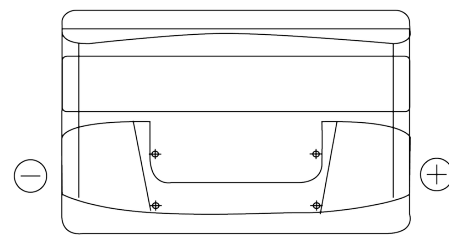

Product overview

Batteries for Cars

Formula FB950

Part number	FB950
Technology	Flooded
EAN/GTIN	3661024044585
Voltage	12 V
Capacity	95.0 Ah
CCA	800 A
Length	353 mm
Width	175 mm
Height	190 mm
Box size	L05
Polarity	ETN 0
Terminal Type	EN taper post
Hold Down	B13
Weights (subject of variation)	21.60 kg

Polarity

Terminal Type

Positive Terminal

Negative Terminal

Hold Down

Design, features and specifications are subject to change without notice. We disclaim any representation or warranty, express or implied, concerning the data or recommendations, and in no event shall be liable for any loss or damage claimed to have arisen as a result. Some products may not be available in your local market.