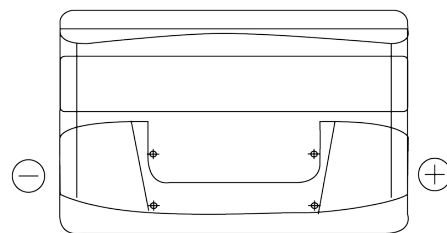

**Product overview**

Batteries for Cars

**Formula FB852**

Part number	FB852
Technology	Flooded
EAN/GTIN	3661024044660
Voltage	12 V
Capacity	85.0 Ah
CCA	760 A
Length	353 mm
Width	175 mm
Height	175 mm
Box size	LB5
Polarity	ETN 0
Terminal Type	EN taper post
Hold Down	B13
Weights (subject of variation)	19.40 kg

**Polarity**

**Terminal Type**

**Hold Down**

Design, features and specifications are subject to change without notice. We disclaim any representation or warranty, express or implied, concerning the data or recommendations, and in no event shall be liable for any loss or damage claimed to have arisen as a result. Some products may not be available in your local market.