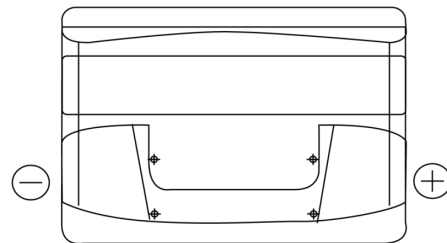

**Product overview**

Batteries for Cars

**Formula FB800**

Part number	FB800
Technology	Flooded
EAN/GTIN	3661024046244
Voltage	12 V
Capacity	80.0 Ah
CCA	640 A
Length	315 mm
Width	175 mm
Height	190 mm
Box size	L04
Polarity	ETN 0
Terminal Type	EN taper post
Hold Down	B13
Weights (subject of variation)	19.00 kg

**Polarity**

**Terminal Type**

Positive Terminal

Negative Terminal

**Hold Down**

Design, features and specifications are subject to change without notice. We disclaim any representation or warranty, express or implied, concerning the data or recommendations, and in no event shall be liable for any loss or damage claimed to have arisen as a result. Some products may not be available in your local market.