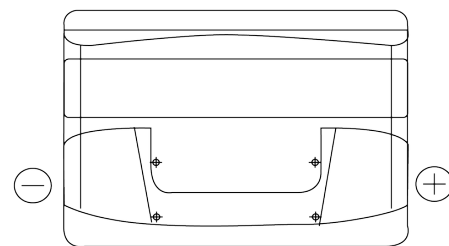

Product overview

Batteries for Cars

Formula FB800

Part number	FB800
Technology	Flooded
EAN/GTIN	3661024046244
Voltage	12 V
Capacity	80.0 Ah
CCA	640 A
Length	315 mm
Width	175 mm
Height	190 mm
Box size	L04
Polarity	ETN 0
Terminal Type	EN taper post
Hold Down	B13
Weights (subject of variation)	19.00 kg

Polarity