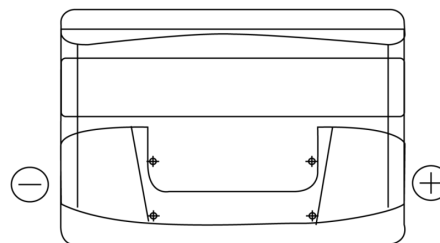

Product overview

Batteries for Cars

Formula FB740

Part number	FB740
Technology	Flooded
EAN/GTIN	3661024044554
Voltage	12 V
Capacity	74.0 Ah
CCA	680 A
Length	278 mm
Width	175 mm
Height	190 mm
Box size	L03
Polarity	ETN 0
Terminal Type	EN taper post
Hold Down	B13
Weights (subject of variation)	16.60 kg

Polarity

Terminal Type

Positive Terminal

Negative Terminal

Hold Down

Design, features and specifications are subject to change without notice. We disclaim any representation or warranty, express or implied, concerning the data or recommendations, and in no event shall be liable for any loss or damage claimed to have arisen as a result. Some products may not be available in your local market.