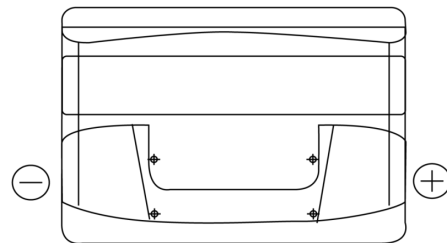

Product overview

Batteries for Cars

Formula FB712

Part number	FB712
Technology	Flooded
EAN/GTIN	3661024044646
Voltage	12 V
Capacity	71.0 Ah
CCA	670 A
Length	278 mm
Width	175 mm
Height	175 mm
Box size	LB3
Polarity	ETN 0
Terminal Type	EN taper post
Hold Down	B13
Weights (subject of variation)	15.30 kg

Polarity

Terminal Type

Hold Down

Design, features and specifications are subject to change without notice. We disclaim any representation or warranty, express or implied, concerning the data or recommendations, and in no event shall be liable for any loss or damage claimed to have arisen as a result. Some products may not be available in your local market.