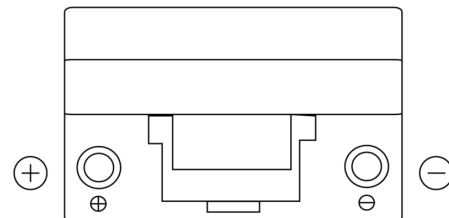

Product overview

Batteries for Cars

Formula FB705

Part number	FB705
Technology	Flooded
EAN/GTIN	3661024044448
Voltage	12 V
Capacity	70.0 Ah
CCA	540 A
Length	270 mm
Width	173 mm
Height	222 mm
Box size	D26
Polarity	ETN 1
Terminal Type	EN taper post
Hold Down	Korean B1+B6
Weights (subject of variation)	16.10 kg

Polarity

Terminal Type

Positive Terminal

Negative Terminal

Hold Down

Design, features and specifications are subject to change without notice. We disclaim any representation or warranty, express or implied, concerning the data or recommendations, and in no event shall be liable for any loss or damage claimed to have arisen as a result. Some products may not be available in your local market.