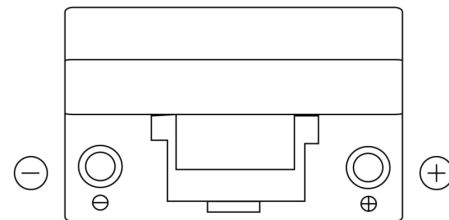

Product overview

Batteries for Cars

Formula FB704

Part number	FB704
Technology	Flooded
EAN/GTIN	3661024044431
Voltage	12 V
Capacity	70.0 Ah
CCA	540 A
Length	270 mm
Width	173 mm
Height	222 mm
Box size	D26
Polarity	ETN 0
Terminal Type	EN taper post
Hold Down	Korean B1+B6
Weights (subject of variation)	16.10 kg

Polarity

Terminal Type

Positive Terminal

Negative Terminal

Hold Down

Design, features and specifications are subject to change without notice. We disclaim any representation or warranty, express or implied, concerning the data or recommendations, and in no event shall be liable for any loss or damage claimed to have arisen as a result. Some products may not be available in your local market.