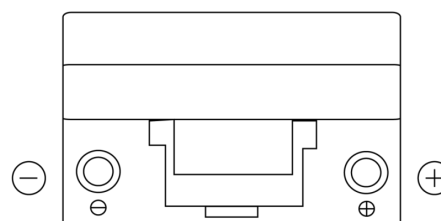

Product overview

Batteries for Cars

Formula FB704

Part number	FB704
Technology	Flooded
EAN/GTIN	3661024044431
Voltage	12 V
Capacity	70.0 Ah
CCA	540 A
Length	270 mm
Width	173 mm
Height	222 mm
Box size	D26
Polarity	ETN 0
Terminal Type	EN taper post
Hold Down	Korean B1+B6
Weights (subject of variation)	16.10 kg

Polarity

Terminal Type

Positive Terminal

Negative Terminal

Hold Down

Design, features and specifications are subject to change without notice. We disclaim any representation or warranty, express or implied, concerning the data or recommendations, and in no event shall be liable for any loss or damage claimed to have arisen as a result. Some products may not be available in your local market.