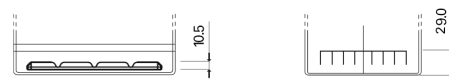

Product overview

Batteries for Cars

Formula FB704

Part number	FB704
Technology	Flooded
EAN/GTIN	3661024044431
Voltage	12 V
Capacity	70.0 Ah
CCA	540 A
Length	270 mm
Width	173 mm
Height	222 mm
Box size	D26
Polarity	ETN 0
Terminal Type	EN taper post
Hold Down	Korean B1+B6
Weights (subject of variation)	16.10 kg

Polarity

Terminal Type

Positive Terminal

Negative Terminal

Hold Down

Design, features and specifications are subject to change without notice. We disclaim any representation or warranty, express or implied, concerning the data or recommendations, and in no event shall be liable for any loss or damage claimed to have arisen as a result. Some products may not be available in your local market.