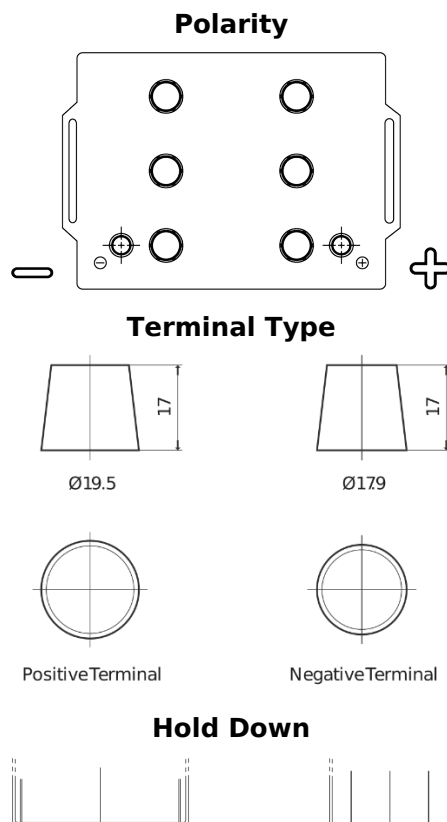

**Product overview**

Batteries for Trucks, Buses, Construction, Agriculture

**StartPRO TG145A**

Part number	TG145A
Technology	Flooded
EAN/GTIN	3661024055550
Voltage	12 V
Capacity	145 Ah
CCA	1000 A
Length	360 mm
Width	253 mm
Height	240 mm
Box size	F21
Polarity	ETN 6
Terminal Type	EN taper post
Hold Down	B0
Weights (subject of variation)	38.10 kg