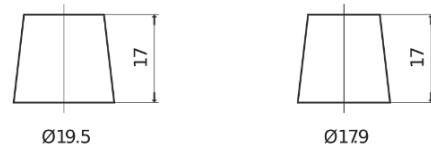

Product overview

Batteries for Cars

Formula FB621

Part number	FB621
Technology	Flooded
EAN/GTIN	3661024044547
Voltage	12 V
Capacity	62.0 Ah
CCA	540 A
Length	242 mm
Width	175 mm
Height	190 mm
Box size	L02
Polarity	ETN 1
Terminal Type	EN taper post
Hold Down	B13
Weights (subject of variation)	14.20 kg

Polarity

Terminal Type

Positive Terminal

Negative Terminal

Hold Down

Design, features and specifications are subject to change without notice. We disclaim any representation or warranty, express or implied, concerning the data or recommendations, and in no event shall be liable for any loss or damage claimed to have arisen as a result. Some products may not be available in your local market.