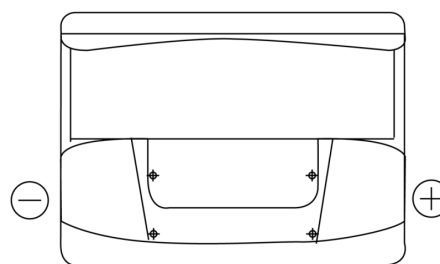

Product overview

Batteries for Cars

Formula FB620

Part number	FB620
Technology	Flooded
EAN/GTIN	3661024044530
Voltage	12 V
Capacity	62.0 Ah
CCA	540 A
Length	242 mm
Width	175 mm
Height	190 mm
Box size	L02
Polarity	ETN 0
Terminal Type	EN taper post
Hold Down	B13
Weights (subject of variation)	14.20 kg

Polarity

Terminal Type

Positive Terminal

Negative Terminal

Hold Down

Design, features and specifications are subject to change without notice. We disclaim any representation or warranty, express or implied, concerning the data or recommendations, and in no event shall be liable for any loss or damage claimed to have arisen as a result. Some products may not be available in your local market.