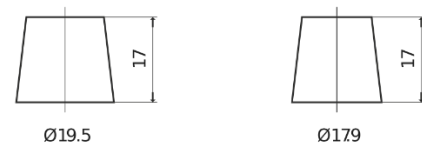

**Product overview**

Batteries for Cars

**Formula FB605**

Part number	FB605
Technology	Flooded
EAN/GTIN	3661024044424
Voltage	12 V
Capacity	60.0 Ah
CCA	480 A
Length	230 mm
Width	173 mm
Height	222 mm
Box size	D23
Polarity	ETN 1
Terminal Type	EN taper post
Hold Down	Korean B1
Weights (subject of variation)	14.60 kg

**Polarity**

**Terminal Type**

Positive Terminal

Negative Terminal

**Hold Down**

Design, features and specifications are subject to change without notice. We disclaim any representation or warranty, express or implied, concerning the data or recommendations, and in no event shall be liable for any loss or damage claimed to have arisen as a result. Some products may not be available in your local market.