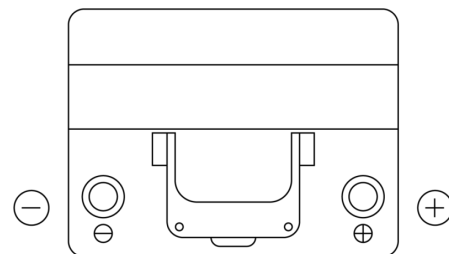

Product overview

Batteries for Cars

Formula FB604

Part number	FB604
Technology	Flooded
EAN/GTIN	3661024044417
Voltage	12 V
Capacity	60.0 Ah
CCA	480 A
Length	230 mm
Width	173 mm
Height	222 mm
Box size	D23
Polarity	ETN 0
Terminal Type	EN taper post
Hold Down	Korean B1
Weights (subject of variation)	14.60 kg

Polarity

Terminal Type

Positive Terminal

Negative Terminal

Hold Down

Design, features and specifications are subject to change without notice. We disclaim any representation or warranty, express or implied, concerning the data or recommendations, and in no event shall be liable for any loss or damage claimed to have arisen as a result. Some products may not be available in your local market.