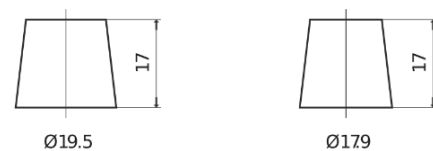

Terminal Type

Positive Terminal

Negative Terminal