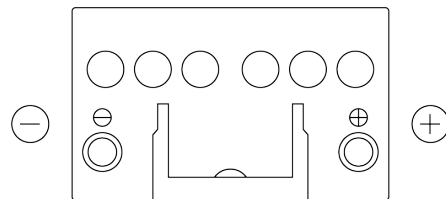

Product overview

Batteries for Cars

Formula FB450

Part number	FB450
Technology	Flooded
EAN/GTIN	3661024044493
Voltage	12 V
Capacity	45 Ah
CCA	330 A
Length	220 mm
Width	135 mm
Height	225 mm
Box size	E02
Polarity	ETN 0
Terminal Type	EN taper post
Hold Down	B1
Weights (subject of variation)	12.50 kg

Polarity

Terminal Type

Positive Terminal

Negative Terminal

Hold Down

Design, features and specifications are subject to change without notice. We disclaim any representation or warranty, express or implied, concerning the data or recommendations, and in no event shall be liable for any loss or damage claimed to have arisen as a result. Some products may not be available in your local market.