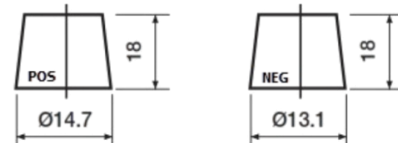

Product overview

Batteries for Cars

Premium EA456

Part number	EA456
Technology	Flooded
EAN/GTIN	3661024034128
Voltage	12 V
Capacity	45 Ah
CCA	390 A
Length	237 mm
Width	127 mm
Height	227 mm
Box size	B24
Polarity	ETN 0
Terminal Type	From JIS to EN (Ring adapter)
Hold Down	B1
Weights (subject of variation)	11.80 kg

Polarity

Terminal Type

Remove T1 adapter for T3

Hold Down

Design, features and specifications are subject to change without notice. We disclaim any representation or warranty, express or implied, concerning the data or recommendations, and in no event shall be liable for any loss or damage claimed to have arisen as a result. Some products may not be available in your local market.