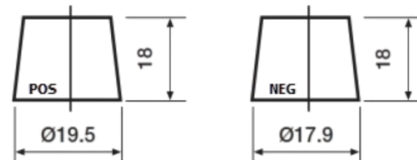

Product overview

Batteries for Cars

Premium EA456

Part number	EA456
Technology	Flooded
EAN/GTIN	3661024034128
Voltage	12 V
Capacity	45 Ah
CCA	390 A
Length	237 mm
Width	127 mm
Height	227 mm
Box size	B24
Polarity	ETN 0
Terminal Type	From JIS to EN (Ring adapter)
Hold Down	B1
Weights (subject of variation)	11.80 kg

Polarity

Terminal Type

Remove T1 adapter for T3

Hold Down

Design, features and specifications are subject to change without notice. We disclaim any representation or warranty, express or implied, concerning the data or recommendations, and in no event shall be liable for any loss or damage claimed to have arisen as a result. Some products may not be available in your local market.