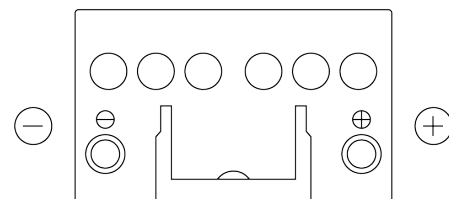

Product overview

Batteries for Cars

Plus CB450

Part number	CB450
Technology	Flooded
EAN/GTIN	3661024014496
Voltage	12 V
Capacity	45 Ah
CCA	330 A
Length	220 mm
Width	135 mm
Height	225 mm
Box size	E02
Polarity	ETN 0
Terminal Type	EN taper post
Hold Down	B1
Weights (subject of variation)	12.50 kg

Polarity

Terminal Type

Hold Down

Design, features and specifications are subject to change without notice. We disclaim any representation or warranty, express or implied, concerning the data or recommendations, and in no event shall be liable for any loss or damage claimed to have arisen as a result. Some products may not be available in your local market.