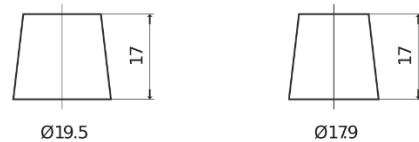

Batteries for Cars

Formula FB500

Part number	FB500
Technology	Flooded
EAN/GTIN	3661024044516
Voltage	12 V
Capacity	50.0 Ah
CCA	450 A
Length	207 mm
Width	175 mm
Height	190 mm
Box size	L01
Polarity	ETN 0
Terminal Type	EN taper post
Hold Down	B13
Weights (subject of variation)	12.20 kg

Polarity

Terminal Type

Positive Terminal

Negative Terminal

Hold Down

Design, features and specifications are subject to change without notice. We disclaim any representation or warranty, express or implied, concerning the data or recommendations, and in no event shall be liable for any loss or damage claimed to have arisen as a result. Some products may not be available in your local market.