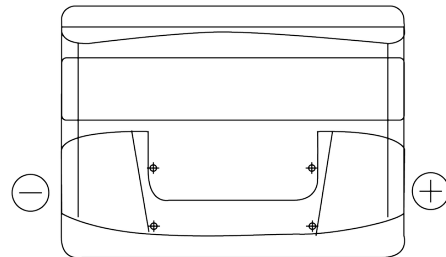

Batteries for Cars

Formula FB500

Part number	FB500
Technology	Flooded
EAN/GTIN	3661024044516
Voltage	12 V
Capacity	50.0 Ah
CCA	450 A
Length	207 mm
Width	175 mm
Height	190 mm
Box size	L01
Polarity	ETN 0
Terminal Type	EN taper post
Hold Down	B13
Weights (subject of variation)	12.20 kg

Polarity

Terminal Type

Positive Terminal

Negative Terminal

Hold Down

Design, features and specifications are subject to change without notice. We disclaim any representation or warranty, express or implied, concerning the data or recommendations, and in no event shall be liable for any loss or damage claimed to have arisen as a result. Some products may not be available in your local market.