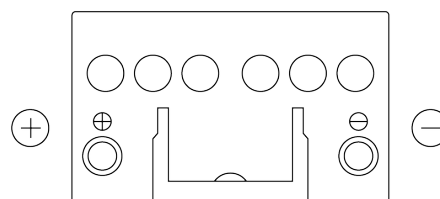

Product overview

Batteries for Cars

Formula FB451

Part number	FB451
Technology	Flooded
EAN/GTIN	3661024044486
Voltage	12 V
Capacity	45 Ah
CCA	330 A
Length	220 mm
Width	135 mm
Height	225 mm
Box size	E02
Polarity	ETN 1
Terminal Type	EN taper post
Hold Down	B1
Weights (subject of variation)	12.50 kg

Polarity

Terminal Type

Positive Terminal

Negative Terminal

Hold Down

Design, features and specifications are subject to change without notice. We disclaim any representation or warranty, express or implied, concerning the data or recommendations, and in no event shall be liable for any loss or damage claimed to have arisen as a result. Some products may not be available in your local market.