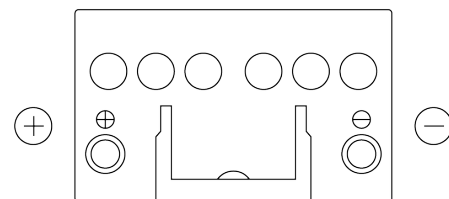

**Product overview**

Batteries for Cars

**Plus CB451**

Part number	CB451
Technology	Flooded
EAN/GTIN	3661024014489
Voltage	12 V
Capacity	45 Ah
CCA	330 A
Length	220 mm
Width	135 mm
Height	225 mm
Box size	E02
Polarity	ETN 1
Terminal Type	EN taper post
Hold Down	B1
Weights (subject of variation)	12.50 kg

**Polarity**

**Terminal Type**

Positive Terminal

Negative Terminal

**Hold Down**

Design, features and specifications are subject to change without notice. We disclaim any representation or warranty, express or implied, concerning the data or recommendations, and in no event shall be liable for any loss or damage claimed to have arisen as a result. Some products may not be available in your local market.