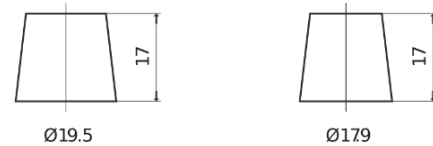

Terminal Type