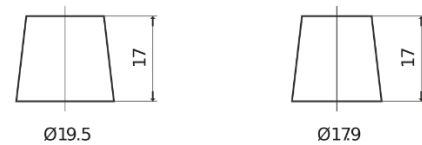

**Product overview**

Batteries for Cars

**Plus CB451**

Part number	CB451
Technology	Flooded
EAN/GTIN	3661024014489
Voltage	12 V
Capacity	45 Ah
CCA	330 A
Length	220 mm
Width	135 mm
Height	225 mm
Box size	E02
Polarity	ETN 1
Terminal Type	EN taper post
Hold Down	B1
Weights (subject of variation)	12.50 kg

**Polarity**

**Terminal Type**

Positive Terminal

Negative Terminal

**Hold Down**

Design, features and specifications are subject to change without notice. We disclaim any representation or warranty, express or implied, concerning the data or recommendations, and in no event shall be liable for any loss or damage claimed to have arisen as a result. Some products may not be available in your local market.